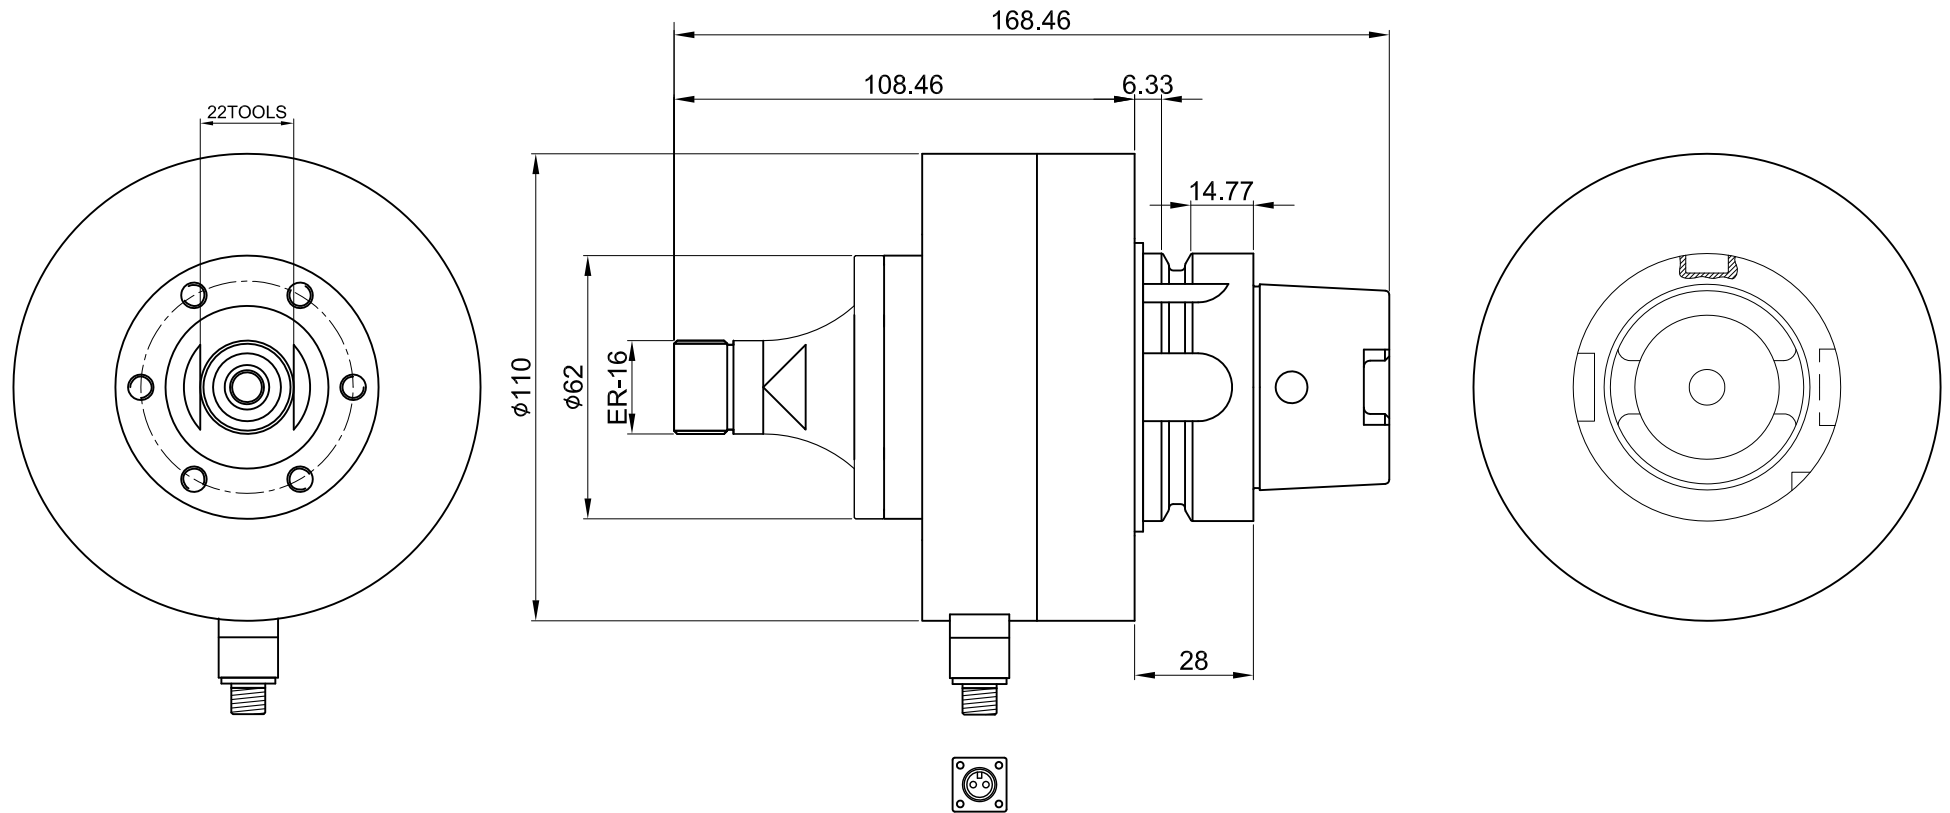

# High Precision Two Dimensional Manual Ultrasonic Tool Actuator

2DMUTH - KHS63A - ER16

**The manufacturer has the power to change the performance and appearance dimensions.  
The change is made to the advanced method of the product.**